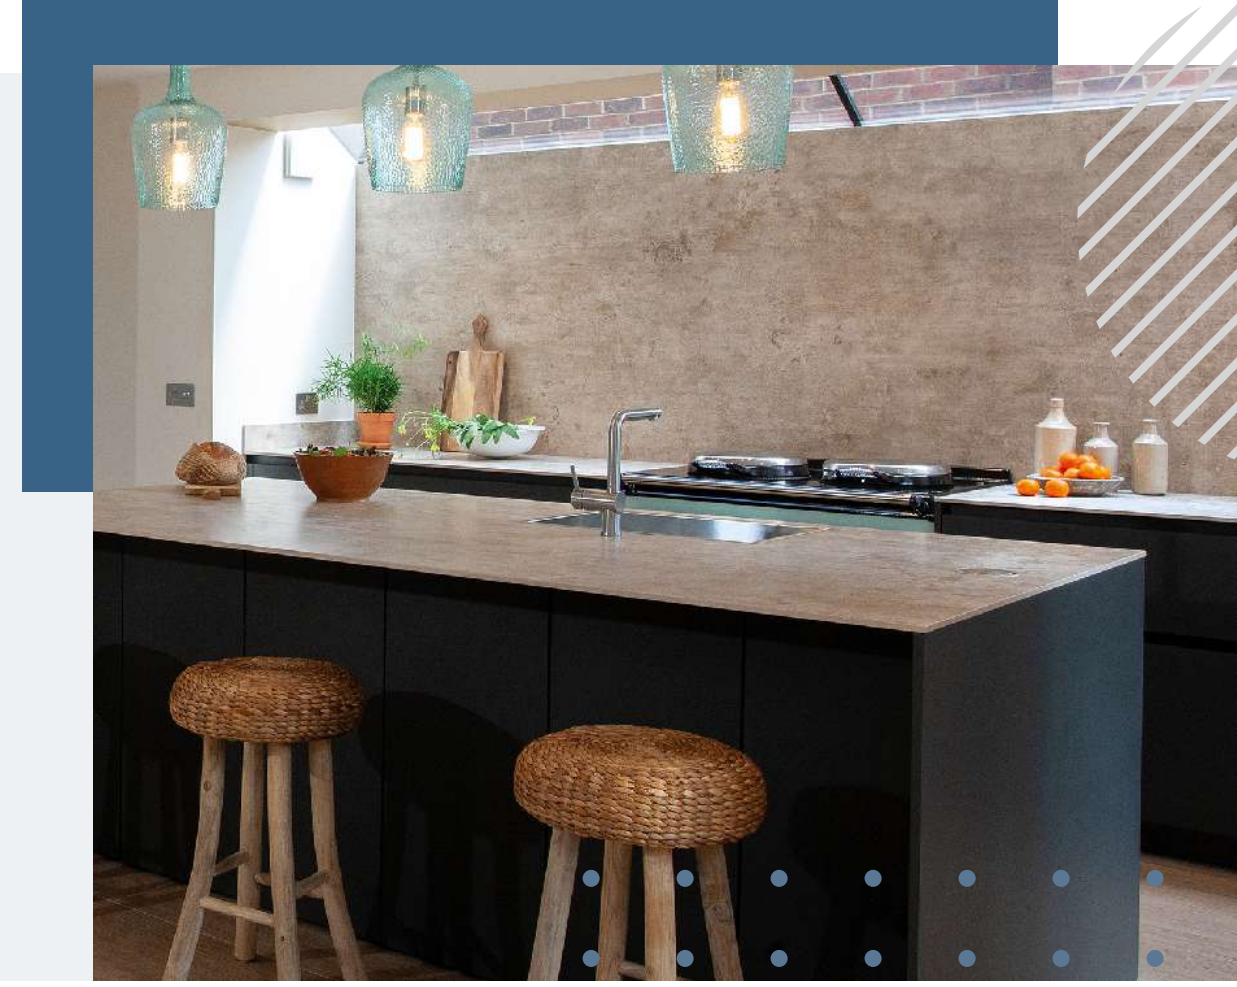

WHY IS NEOLITH SO POPULAR?

There are so many benefits to choosing Neolith for your kitchen worktops. Neolith is:

- All-natural, sustainable material
- Ultra-hygienic
- Lightweight but extremely strong
- Maintenance-free
- Resistant to chemicals, heat, and scratching
- Highly durable
- Available in incredible variety
- Excellent value
- Impermeable to water

WHERE CAN NEOLITH BE USED?

Stylish yet exceptionally durable, Neolith is the perfect choice for kitchen worktops and splashbacks.

It is a very versatile material that can also be used for bathroom renovations, outdoor surfaces, and cladding on floors, walls, and cupboards.