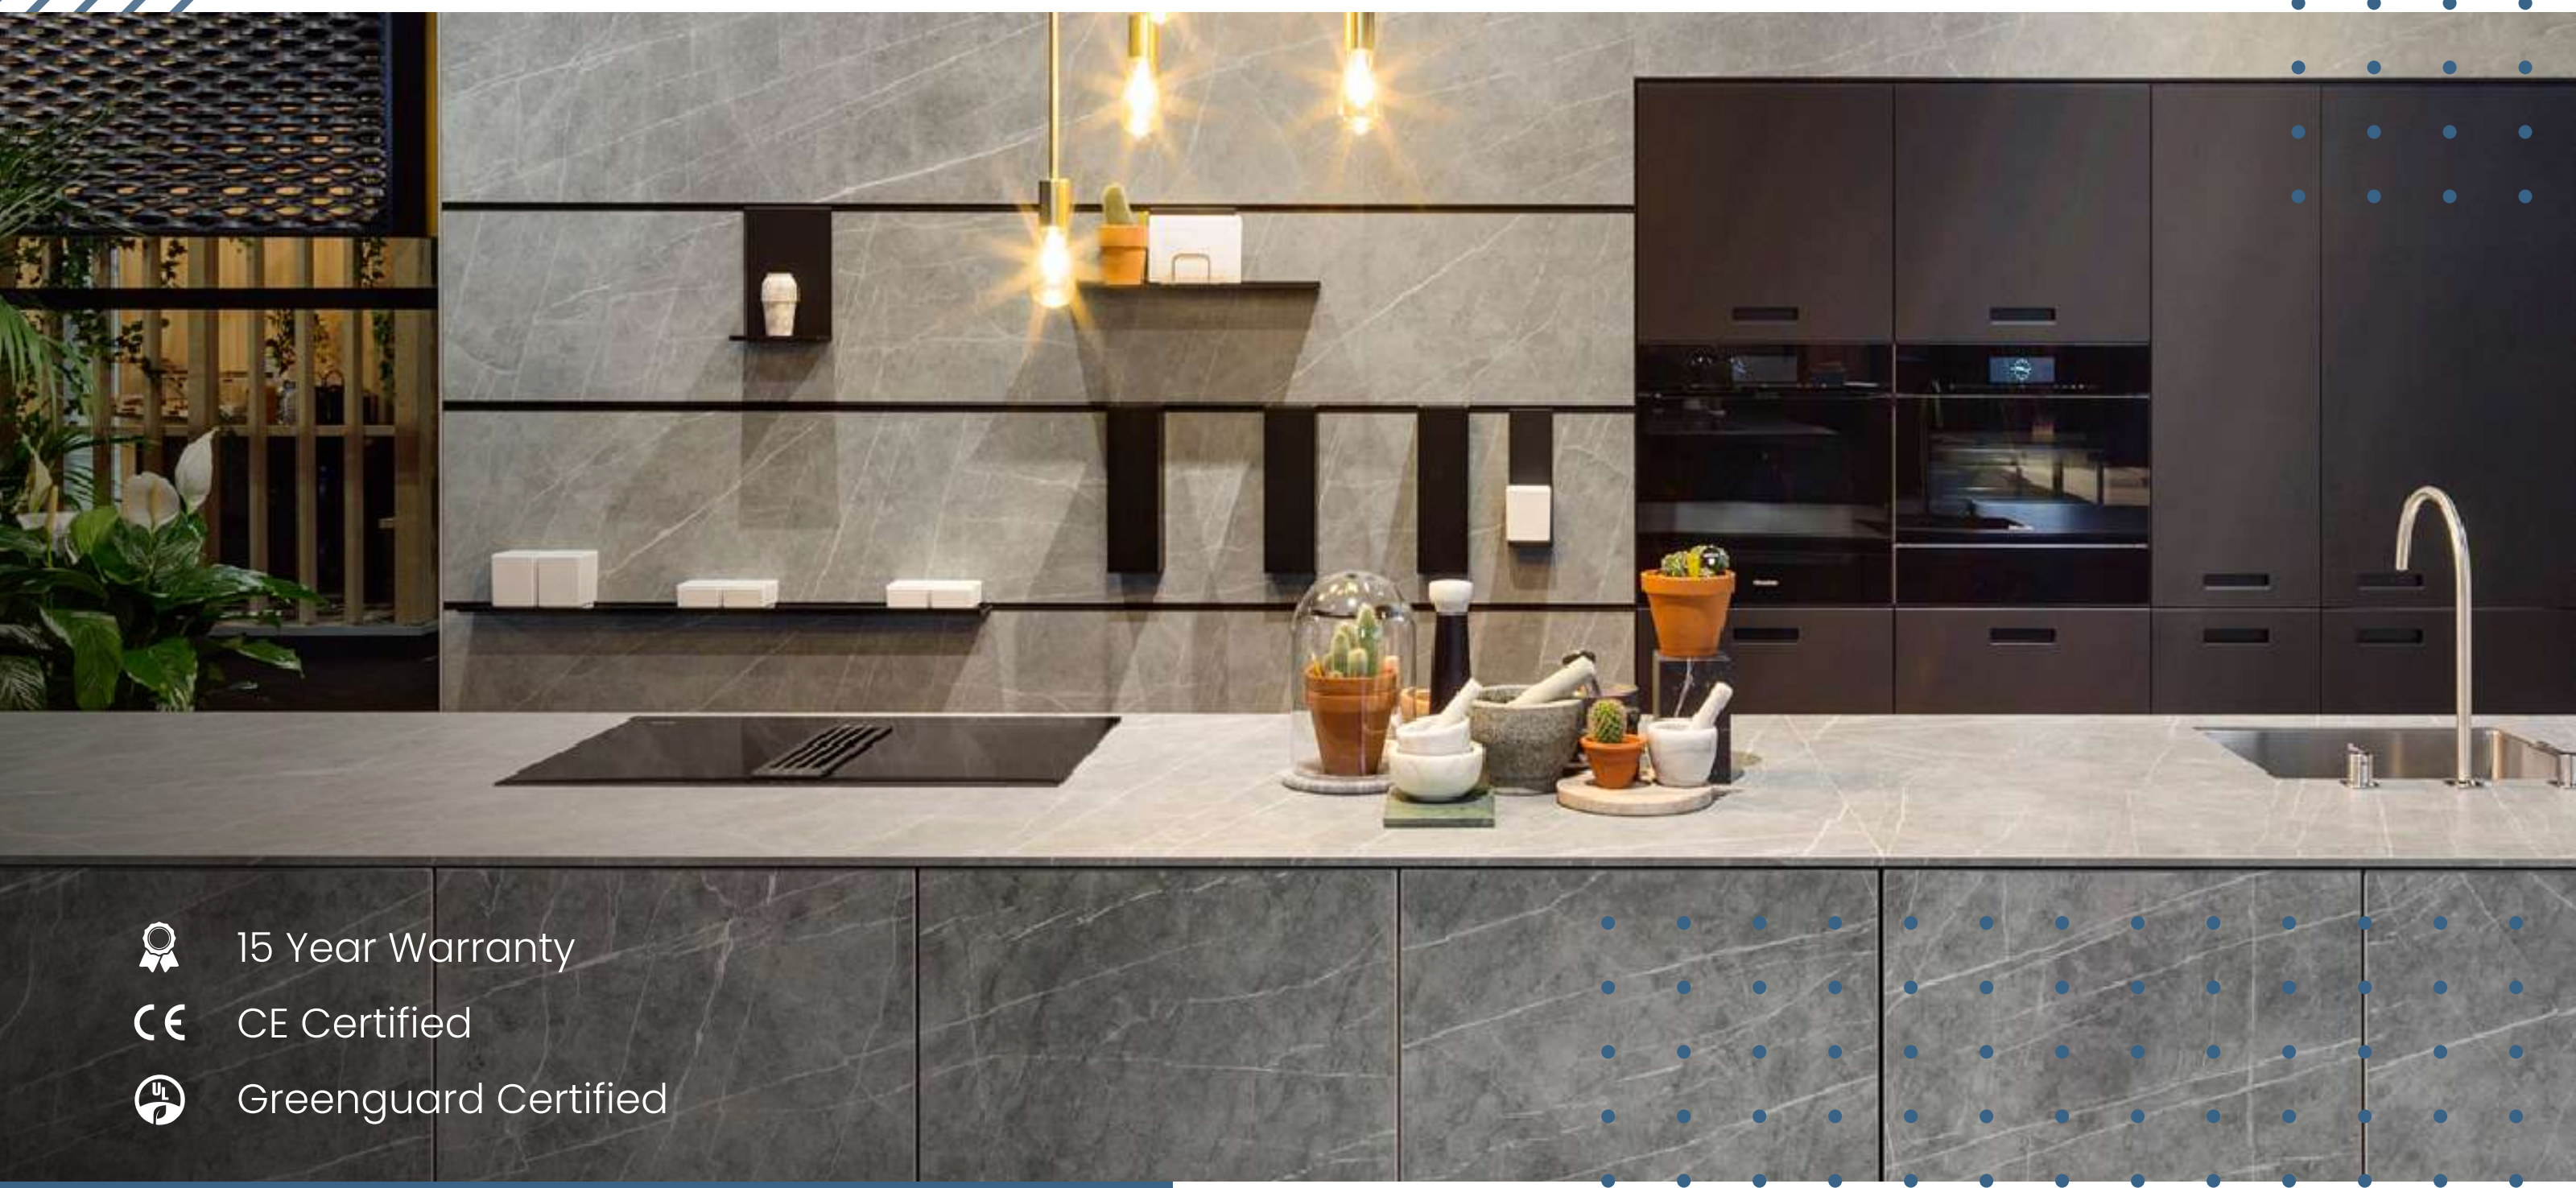

INTRODUCING NEOLITH

A STUNNINGLY SUSTAINABLE KITCHEN WORKTOP

-  15 Year Warranty
-  CE Certified
-  Greenguard Certified

The kitchen is the heart of the home — the place where families and friends gather to chat over a cup of tea, prepare meals together, and catch up at the end of the day. Kitchen worktops not only define the overall look and feel of the room, but because the kitchen is often the busiest area in the house, they also have to be able to withstand a lot of action – and this is where our Neolith range comes in.

WHAT IS NEOLITH?

Neolith is a sintered stone material that gets its strength and hardness from minerals such as clay, pure quartz and feldspar. It is exceptionally stable due to the minerals from silica and glass. These natural elements are treated under extremely high pressure and temperature, which makes neolith virtually indestructible.