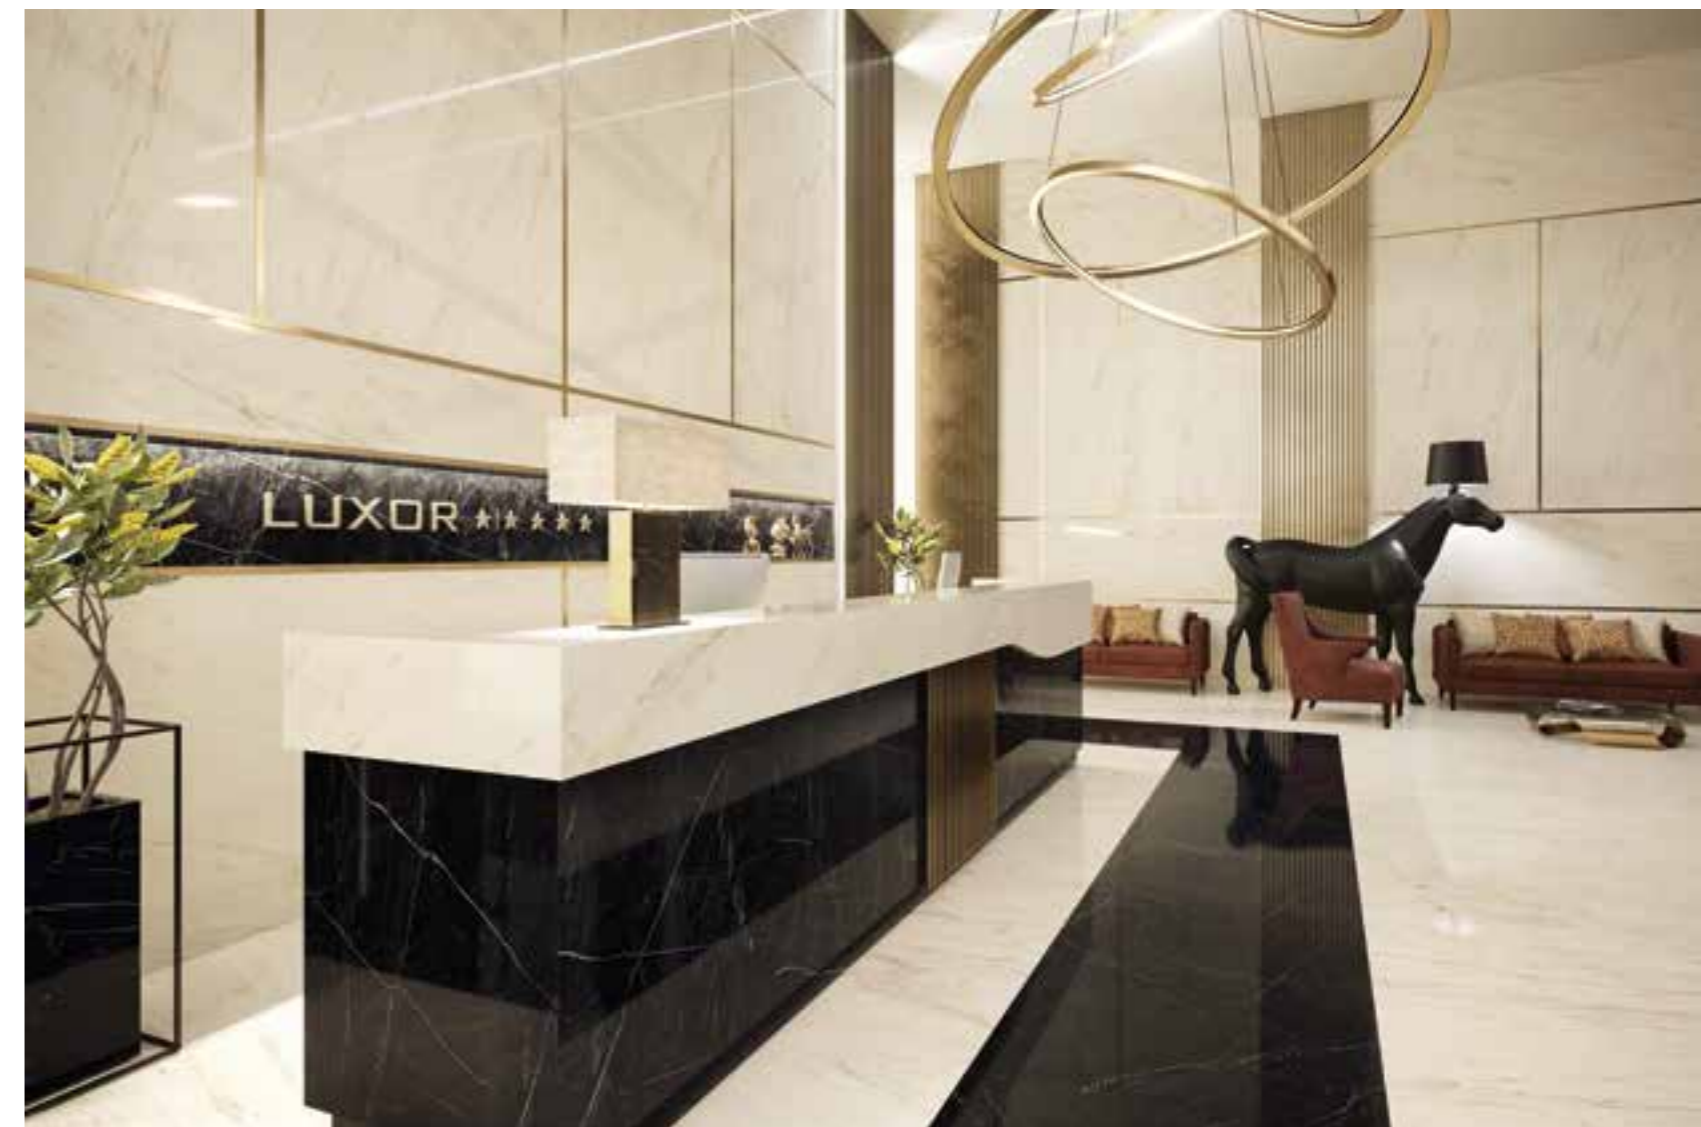

cremo delicato

furniture, wall
cremo delicato polished 160 x 320 cm
nero marquina polished 162 x 324 cm
floor
cremo delicato polished 160 x 320 cm
nero marquina polished Atlas Concorde